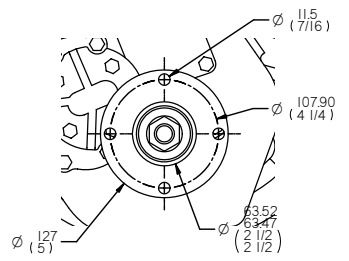

GEARBOX OUTPUT

FLEXIBLE MOUNT DETAILS

REV	DESCRIPTION	DATE	APP'D	DRAWN
01				

NOTES

TITLE: **BV3300 AND BV3800 HEAT EXCHANGE PRM260**

DIMENSIONS IN MM (INCH) DO NOT SCALE

BETA MARINE

BETA MARINE LTD.
 HERRETT'S MILLS,
 BATH ROAD,
 SOUTH WOODCHESTER,
 STROUD, GLOS. GL6 5EU

DRAWN BY: TW
 CHECKED BY: NTS

SIZE: A4
 SCALE: NTS

DWG NO.: 100-06202
 PAGE: 1 of 1

REV: 02
 DATE: 17/04/2007