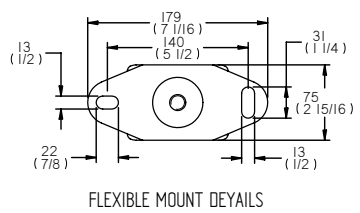

GEARBOX OUTPUT

FLEXIBLE MOUNT DETAILS

REV	DESCRIPTION	DATE	APP'D	DRAWN
01				

NOTES

TITLE: **BV3300 AND BV3800 HEAT EXCHANGE PRM260**

DIMENSIONS IN MM (INCH) DO NOT SCALE

BETA MARINE

BETA MARINE LTD.
 HERRETT'S MILLS,
 BATH ROAD,
 SOUTH WOODCHESTER,
 STROUD, GLOS. GL6 5EU

DRAWN BY: TW
 CHECKED BY: NTS

SIZE: A4
 SCALE: NTS

DWG NO.: 100-06202
 PAGE: 1 of 1

REV: 02
 DATE: 17/04/2007